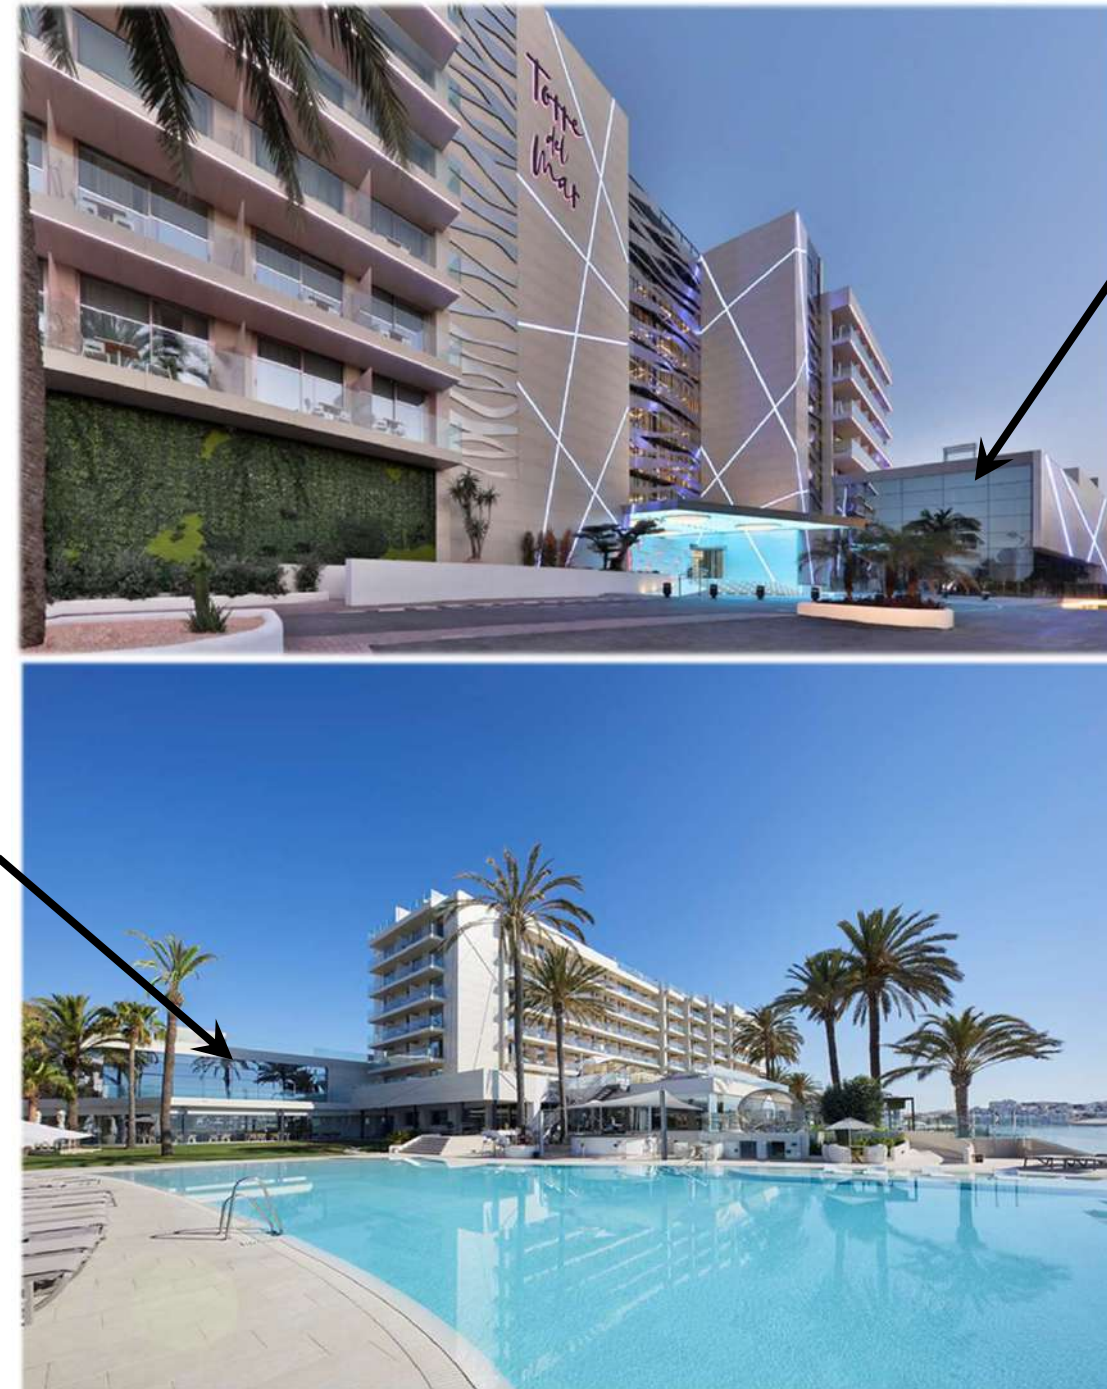

LOCATION IN THE HOTEL

EVENT TYPES

- ✓ Congresses & Conventions
- ✓ Conferences & Meetings
- ✓ Workshops & Trainings
- ✓ Motor Events
- ✓ Exhibitions & Product Presentations
- ✓ Fashion Shows
- ✓ Gala Dinners
- ✓ Company Events & Parties
- ✓ Weddings
- ✓ Disco & Musical Events

EQUIPMENT

- ✓ Air conditioning
- ✓ Domotized rooms
- ✓ Dimmable lighting
- ✓ LED Lights
- ✓ Solar control system with automated blinds
- ✓ Integrated screens
- ✓ Soundsystem
- ✓ Plugs. HDMI & sound jacks
- ✓ Flipcharts
- ✓ High speed wifi

CHARACTERISTICS

- ✓ Natural Day light and sea views
- ✓ Outdoor & indoor multifunctional spaces
- ✓ Big capacities
- ✓ Thematization of spaces
- ✓ Adapted for disabled
- ✓ Events coordinator
- ✓ Flexibility & response in 24 hours
- ✓ MICE Experts