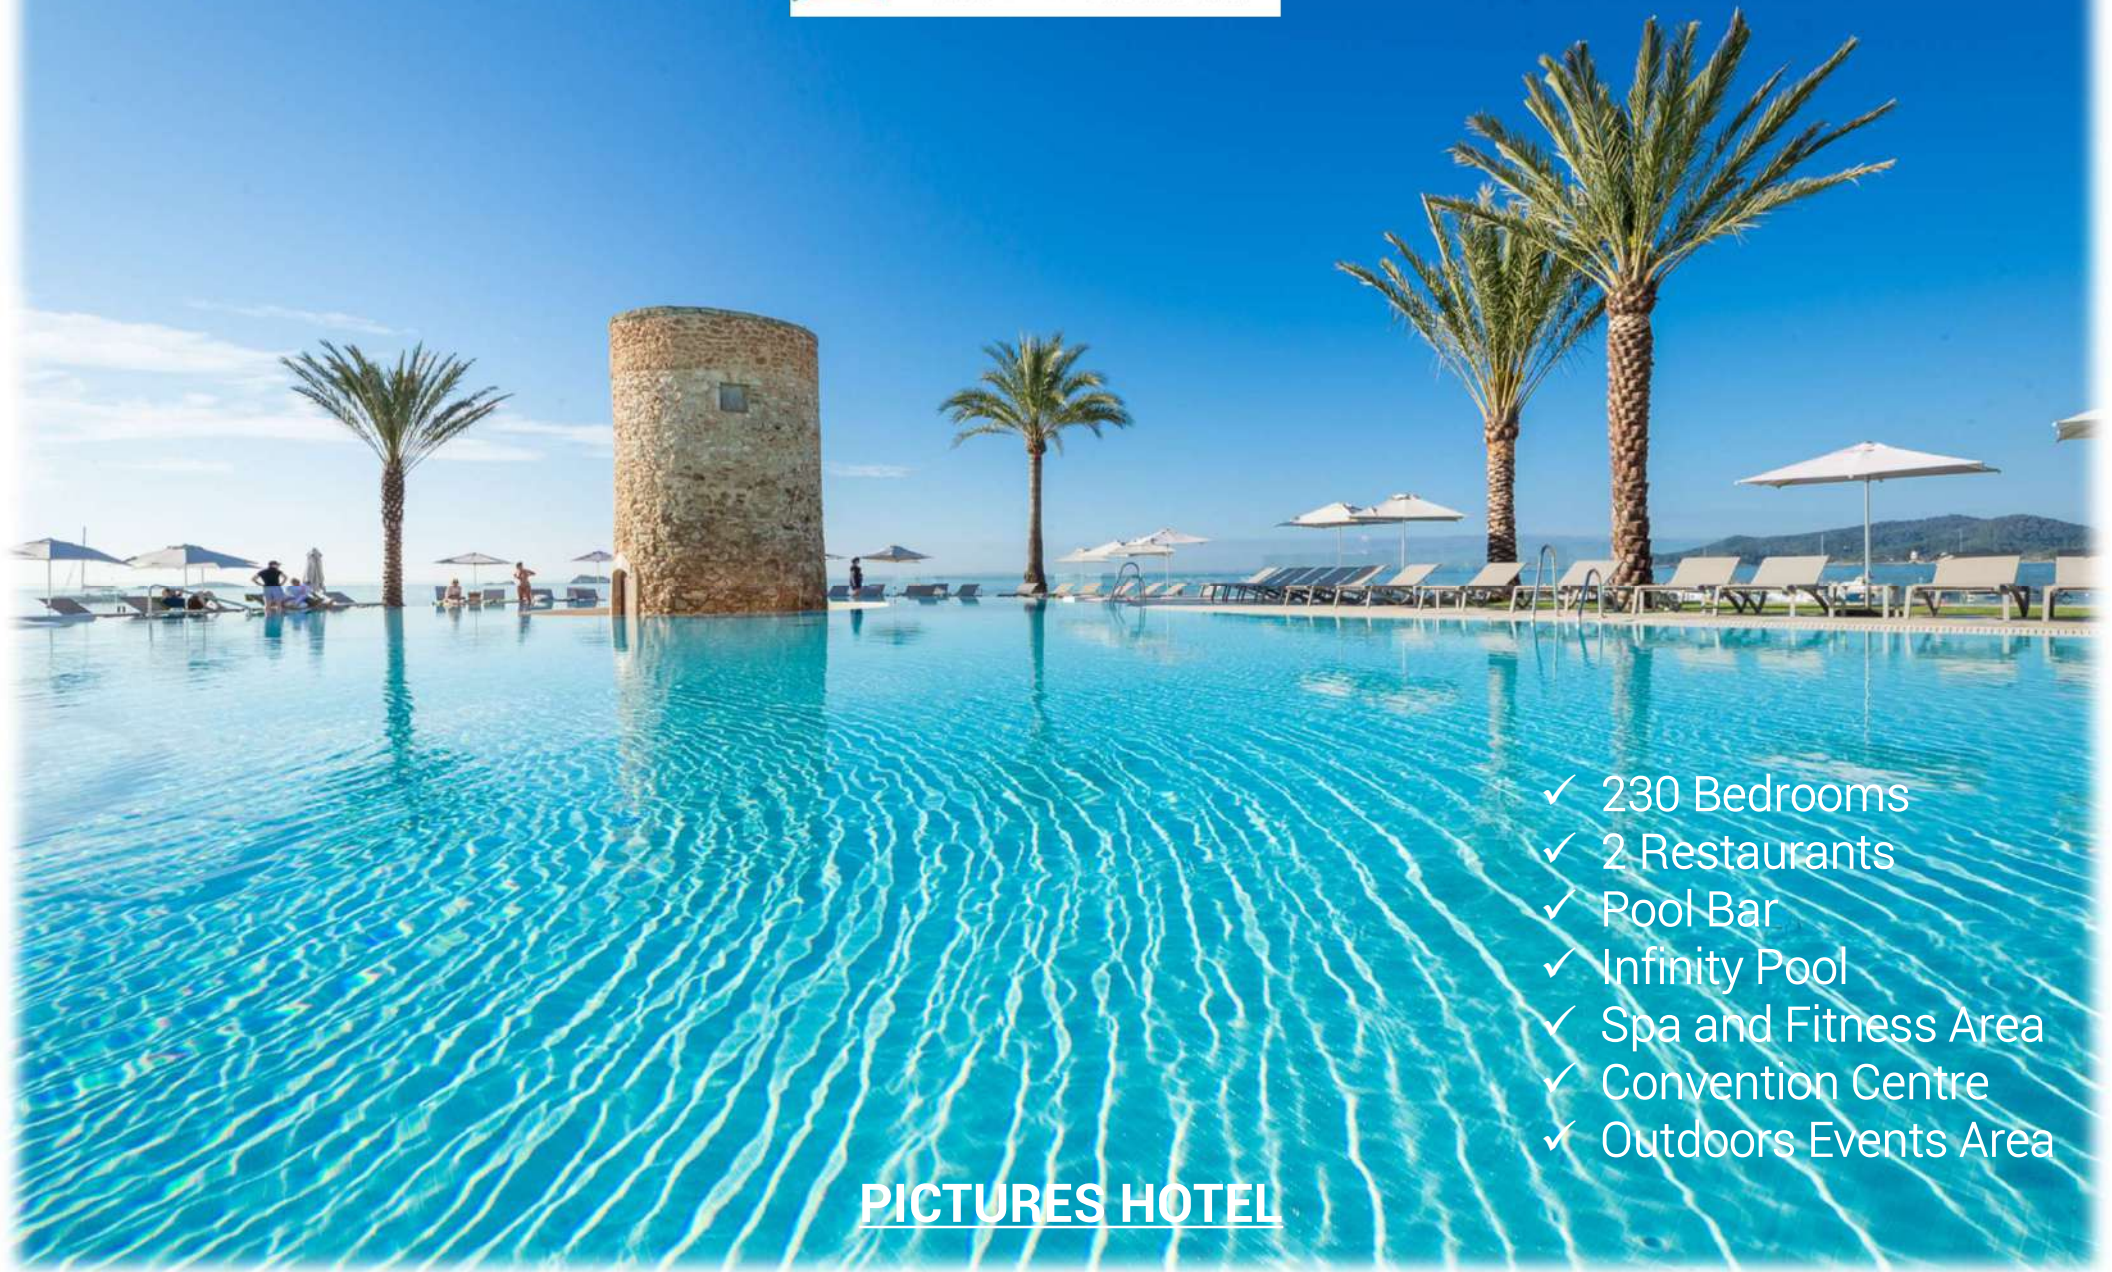

WHERE BUSINESS MEETS LEISURE

Ibiza – Unique MICE Destination

- ✓ International Airport
- ✓ 300 Sunny days per year
- ✓ Average temperature of 20°
- ✓ 210 km of beaches / 61 beaches
- ✓ Seasons from April to November
- ✓ Ibiza is a UNESCO World Heritage Site due to its buildings, shoreline and sea life
- ✓ 'Bleisure'
- ✓ Legendary Nightlife
- ✓ Fine Restaurants & Gastronomy
- ✓ Sea life & Water Sport Activities
- ✓ Big variety of Team Building Activities