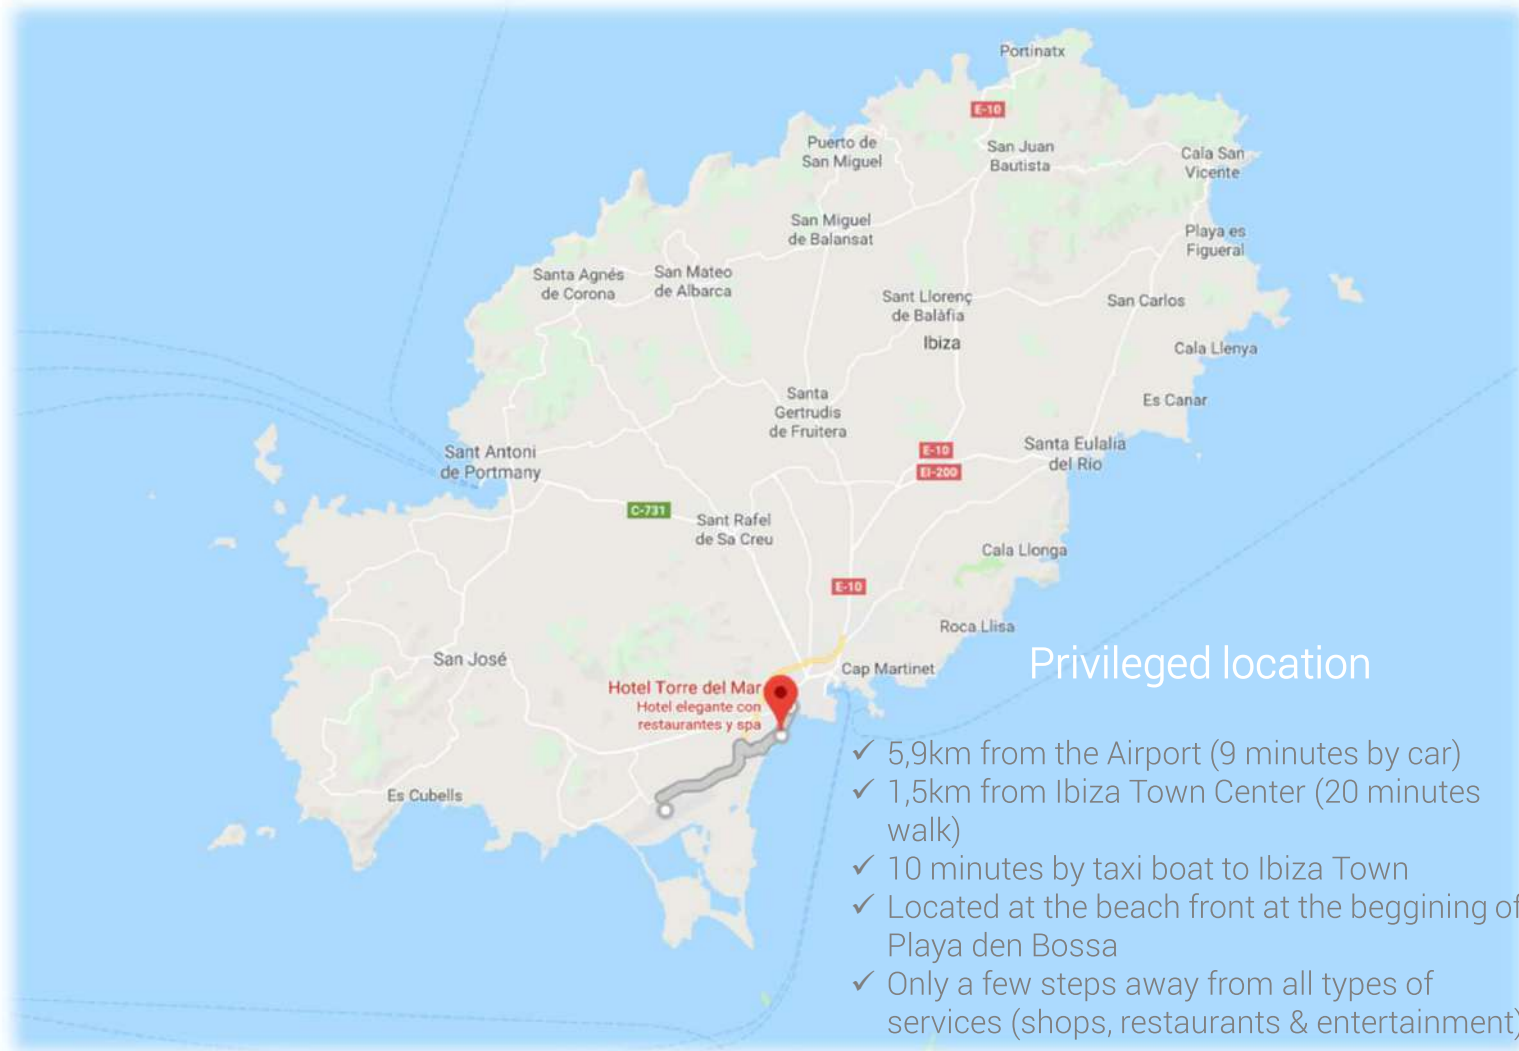

WHERE BUSINESS MEETS LEISURE

Ibiza – Unique MICE Destination

- ✓ International Airport
- ✓ 300 Sunny days per year
- ✓ Average temperature of 20°
- ✓ 210 km of beaches / 61 beaches
- ✓ Seasons from April to November
- ✓ Ibiza is a UNESCO World Heritage Site due to its buildings, shoreline and sea life
- ✓ 'Bleisure'
- ✓ Legendary Nightlife
- ✓ Fine Restaurants & Gastronomy
- ✓ Sea life & Water Sport Activities
- ✓ Big variety of Team Building Activities